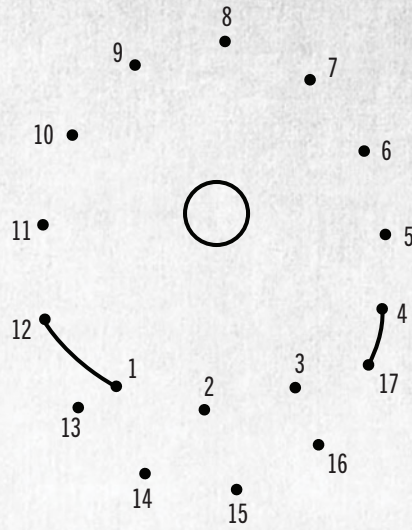

DOT TO DOT COLOUR IN SILKS